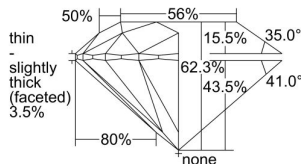

GIA®

FACSIMILE

GIA REPORT 2464515538

Verify this report at gia.edu

GIA NATURAL DIAMOND DOSSIER®

May 24, 2023
GIA Report Number 2464515538
Shape and Cutting Style ..... Round Brilliant
Measurements ..... 5.06 - 5.09 x 3.16 mm

GRADING RESULTS

Carat Weight ..... 0.50 carat
Color Grade ..... G
Clarity Grade S11
Cut Grade ..... Excellent

ADDITIONAL GRADING INFORMATION

Polish ..... Excellent
Symmetry ..... Excellent
Fluorescence ..... None
Clarity Characteristics ..... Crystal, Feather
Inscription(s): GIA 2464515538

PROPORTIONS

GRADING SCALES

GIA COLOR SCALE	GIA CLARITY SCALE	GIA CUT SCALE	
D	FLAWLESS	EXCELLENT	
E	INTERNALLY FLAWLESS		
F		VVS₁	VERY GOOD
G	VVS₂		
H	VS₁	GOOD	
I	VS₂		
J	S1₁	FAIR	
K	S1₂		
L	I₁	POOR	
M	I₂		
N	I₃		
O			
P			
Q			
R			
S			
T			
U			
V			
W			
X			
Y			
Z