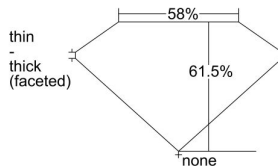

GIA®

FACSIMILE

GIA REPORT 2464688696

Verify this report at GIA.edu

GIA NATURAL DIAMOND DOSSIER®

May 24, 2023
GIA Report Number 2464688696
Shape and Cutting Style ..... Oval Brilliant
Measurements ..... 7.31 x 5.25 x 3.23 mm

GRADING RESULTS

Carat Weight ..... 0.79 carat
Color Grade I
Clarity Grade VS1

ADDITIONAL GRADING INFORMATION

Polish ..... Excellent
Symmetry ..... Very Good
Fluorescence ..... None
Clarity Characteristics..... Crystal, Feather, Needle, Pinpoint
Inscription(s): GIA 2464688696

PROPORTIONS

Profile not to actual proportions

GRADING SCALES

GIA COLOR SCALE		GIA CLARITY SCALE			
COLORLESS	D	VERY VERY SLIGHTLY INCLUDED	FLAWLESS		
	E		INTERNALLY FLAWLESS		
	F		VVS₁		
	NEAR COLORLESS	G	VVS₂		
		H	VERY SLIGHTLY INCLUDED	VS₁	
		I		VS₂	
		FAINT	J	SLIGHTLY INCLUDED	SI₁
			K		SI₂
	L		INCLUDED		I₁
	M			I₂	
VERT LIGHT	N		INCLUDED	I₃	
	O				
	P				
	Q				
	R				
LIGHT	S				
	T				
	U				
	V				
	Z