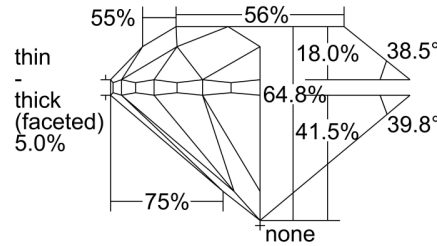

GIA NATURAL DIAMOND GRADING REPORT

May 31, 2023
 GIA Report Number 2464702663
 Shape and Cutting Style Round Brilliant
 Measurements 7.77 - 7.85 x 5.07 mm

GRADING RESULTS

Carat Weight 2.00 carat
 Color Grade I
 Clarity Grade SI2
 Cut Grade Very Good

ADDITIONAL GRADING INFORMATION

Polish Excellent
 Symmetry Very Good
 Fluorescence None
 Inscription(s): GIA 2464702663
 Comments: Additional pinpoints are not shown.

PROPORTIONS

Profile to actual proportions

CLARITY CHARACTERISTICS

KEY TO SYMBOLS*

-  Feather
-  Pinpoint
-  Indented Natural

* Red symbols denote internal characteristics (inclusions). Green or black symbols denote external characteristics (blemishes). Diagram is an approximate representation of the diamond, and symbols shown indicate type, position, and approximate size of clarity characteristics. All clarity characteristics may not be shown. Details of finish are not shown.