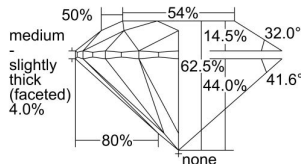

GIA®

FACSIMILE

GIA REPORT 2464741374

Verify this report at GIA.edu

GIA NATURAL DIAMOND DOSSIER®

May 31, 2023
GIA Report Number **2464741374**
Shape and Cutting Style ..... **Round Brilliant**
Measurements ..... **4.51 - 4.53 x 2.83 mm**

GRADING RESULTS

Carat Weight ..... **0.35 carat**
Color Grade ..... **F**
Clarity Grade **VS1**
Cut Grade ..... **Excellent**

ADDITIONAL GRADING INFORMATION

Polish ..... **Excellent**
Symmetry ..... **Excellent**
Fluorescence ..... **None**
Clarity Characteristics ..... **Crystal, Cloud, Pinpoint**
Inscription(s): **GIA 2464741374**

PROPORTIONS

Profile to actual proportions

GRADING SCALES

GIA COLOR SCALE	GIA CLARITY SCALE	GIA CUT SCALE	
D	FLAWLESS	EXCELLENT	
E	INTERNALLY FLAWLESS		
F		VVS₁	VERY GOOD
G	VVS₂		
H	VS₁	GOOD	
I	VS₂		
J	SI₁	FAIR	
K	SI₂		
L	I₁	POOR	
M	I₂		
N	I₃		
O