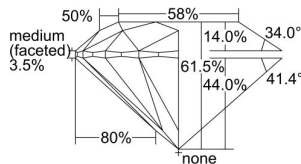

GIA®

FACSIMILE

GIA REPORT

2464944379

Verify this report at GIA.edu

GIA NATURAL DIAMOND DOSSIER®

June 27, 2023
GIA Report Number **2464944379**
Shape and Cutting Style ..... **Round Brilliant**
Measurements ..... **4.45 - 4.47 x 2.74 mm**

GRADING RESULTS

Carat Weight ..... **0.33 carat**
Color Grade ..... **E**
Clarity Grade **VS1**
Cut Grade ..... **Excellent**

ADDITIONAL GRADING INFORMATION

Polish ..... **Excellent**
Symmetry ..... **Excellent**
Fluorescence ..... **None**
Clarity Characteristics ..... **Crystal**
Inscription(s): **GIA 2464944379**

PROPORTIONS

Profile to actual proportions

GRADING SCALES

GIA COLOR SCALE	GIA CLARITY SCALE	GIA CUT SCALE	
D	FLAWLESS	EXCELLENT	
E	INTERNALLY FLAWLESS		
F		VVS₁	VERY GOOD
G	VVS₂		
H	VS₁	GOOD	
I	VS₂		
J	SI₁	FAIR	
K	SI₂		
L	I₁	POOR	
M	I₂		
N	I₃		
O			
P			
Q			
R			
S			
T			
U			
V			
W			
X			
Y			
Z