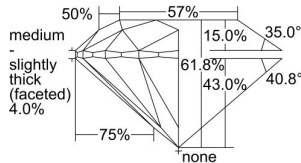

GIA®

FACSIMILE

GIA REPORT

2464944946

Verify this report at GIA.edu

GIA NATURAL DIAMOND DOSSIER®

June 27, 2023
GIA Report Number **2464944946**
Shape and Cutting Style ..... **Round Brilliant**
Measurements ..... **4.28 - 4.30 x 2.65 mm**

GRADING RESULTS

Carat Weight ..... **0.30 carat**
Color Grade ..... **H**
Clarity Grade ..... **Internally Flawless**
Cut Grade ..... **Excellent**

ADDITIONAL GRADING INFORMATION

Polish ..... **Excellent**
Symmetry ..... **Excellent**
Fluorescence ..... **None**
Clarity Characteristics... **Surface Graining, Minor Details of Polish**
Inscription(s): **GIA 2464944946**

PROPORTIONS

Profile to actual proportions

GRADING SCALES

GIA COLOR SCALE	GIA CLARITY SCALE	GIA CUT SCALE	
D	FLAWLESS	EXCELLENT	
E	INTERNALLY FLAWLESS		
F		VVS₁	VERY GOOD
G	VVS₂		
H	VS₁	GOOD	
I	VS₂		
J	SI₁	FAIR	
K	SI₂		
L	I₁	POOR	
M			
N			
O	I₂		
P			
Q	I₃		
R			
S			
T			
U			
V			
W			
X			
Y			
Z