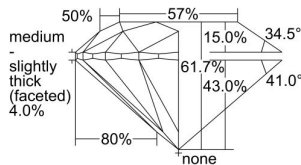

GIA®

FACSIMILE

GIA REPORT 2466119054

Verify this report at GIA.edu

GIA NATURAL DIAMOND DOSSIER®

April 03, 2023
GIA Report Number 2466119054
Shape and Cutting Style ..... Round Brilliant
Measurements ..... 3.66 - 3.68 x 2.26 mm

GRADING RESULTS

Carat Weight ..... 0.18 carat
Color Grade ..... D
Clarity Grade VS1
Cut Grade ..... Excellent

ADDITIONAL GRADING INFORMATION

Polish ..... Excellent
Symmetry ..... Excellent
Fluorescence ..... None
Clarity Characteristics ..... Crystal, Needle, Pinpoint
Inscription(s): GIA 2466119054

PROPORTIONS

Profile to actual proportions

GRADING SCALES

GIA COLOR SCALE	GIA CLARITY SCALE	GIA CUT SCALE	
D	FLAWLESS	EXCELLENT	
E	INTERNALLY FLAWLESS		
F		VVS₁	VERY GOOD
G	VVS₂		
H	VS₁	GOOD	
I	VS₂		
J	SI₁	FAIR	
K	SI₂		
L	I₁	POOR	
M			
N			
O	I₂		
P			
Q			
R	I₃		
S			
T			
U			
V			
W			
X			
Y			
Z