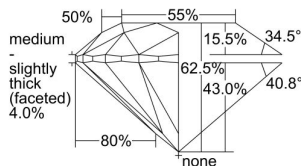

GIA®

FACSIMILE

GIA REPORT 2466127237

Verify this report at GIA.edu

GIA NATURAL DIAMOND DOSSIER®

March 28, 2023
GIA Report Number 2466127237
Shape and Cutting Style ..... Round Brilliant
Measurements ..... 4.84 - 4.87 x 3.03 mm

GRADING RESULTS

Carat Weight ..... 0.44 carat
Color Grade I
Clarity Grade VS1
Cut Grade ..... Excellent

ADDITIONAL GRADING INFORMATION

Polish ..... Excellent
Symmetry ..... Excellent
Fluorescence ..... Strong Blue
Clarity Characteristics ..... Crystal
Inscription(s): GIA 2466127237

PROPORTIONS

Profile to actual proportions

GRADING SCALES

GIA COLOR SCALE	GIA CLARITY SCALE	GIA CUT SCALE	
D	FLAWLESS	EXCELLENT	
E	INTERNALLY FLAWLESS		
F		VVS₁	VERY GOOD
G	VVS₂		
H	VS₁	GOOD	
I	VS₂		
J	SI₁	FAIR	
K	SI₂		
L	I₁	POOR	
M	I₂		
N	I₃		
O			
P			
Q			
R			
S			
T			
U			
V			
W			
X			
Y			
Z