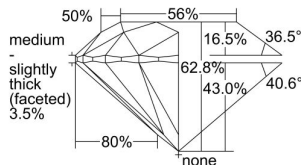

GIA®

FACSIMILE

GIA REPORT

2466145469

Verify this report at GIA.edu

GIA NATURAL DIAMOND DOSSIER®

March 27, 2023

GIA Report Number 2466145469

Shape and Cutting Style ..... Round Brilliant

Measurements ..... 4.90 - 4.93 x 3.09 mm

GRADING RESULTS

Carat Weight ..... 0.46 carat

Color Grade I

Clarity Grade S11

Cut Grade ..... Excellent

ADDITIONAL GRADING INFORMATION

Polish ..... Excellent

Symmetry ..... Excellent

Fluorescence ..... None

Clarity Characteristics ..... Crystal, Cloud

Inscription(s): GIA 2466145469

PROPORTIONS

Profile to actual proportions

GRADING SCALES

GIA COLOR SCALE

COLORESS	D
	E
	F
	G
	H
	I
	J
NEAR COLORESS	K
	L
Faint	M
	N
	O
	P
Very Light	Q
	R
	S
	T
	U
	V
Light	W
	X
	Y
	Z

GIA CLARITY SCALE

FLAWLESS	VERY VERY SLIGHTLY INCLUDED	VVS₁	VVS₂	VS₁	VS₂	S1₁	S1₂	I₁	I₂	I₃	
											INTERNALLY FLAWLESS

GIA CUT SCALE

EXCELLENT
VERY GOOD
GOOD
FAIR
POOR