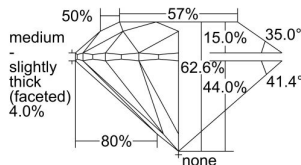

GIA®

FACSIMILE

GIA REPORT 2466287724

Verify this report at GIA.edu

GIA NATURAL DIAMOND DOSSIER®

April 10, 2023
GIA Report Number 2466287724
Shape and Cutting Style ..... Round Brilliant
Measurements ..... 5.08 - 5.10 x 3.19 mm

GRADING RESULTS

Carat Weight ..... 0.50 carat
Color Grade ..... F
Clarity Grade S11
Cut Grade ..... Excellent

ADDITIONAL GRADING INFORMATION

Polish ..... Excellent
Symmetry ..... Excellent
Fluorescence ..... None
Clarity Characteristics ..... Crystal, Cloud, Feather
Inscription(s): GIA 2466287724

PROPORTIONS

Profile to actual proportions

GRADING SCALES

GIA COLOR SCALE

COLOREDNESS	D
	E
	F
	G
	H
	I
	J
NEAR COLORLESS	K
	L
Faint	M
	N
	O
	P
	R
	S
	T
	U
	V
	W
	X
	Y
Light	Z

GIA CLARITY SCALE

FLAWLESS	VERY VERY SLIGHTLY INCLUDED	VVS₁	VVS₂	VS₁	VS₂	S1₁	S1₂	I₁	I₂	I₃	
											INTERNAL FLAWLESS

GIA CUT SCALE

EXCELLENT
VERY GOOD
GOOD
FAIR
POOR