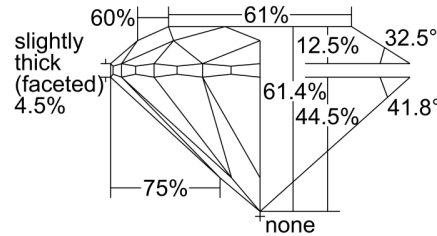

GIA REPORT
2466378539

Verify this report at GIA.edu

FACSIMILE

This is a digital representation of the original GIA Report. This representation might not be accepted in lieu of the original GIA Report in certain circumstances. The original GIA Report includes certain security features which are not reproducible on this facsimile.

GIA NATURAL DIAMOND GRADING REPORT

April 21, 2023
GIA Report Number 2466378539
Shape and Cutting Style ..... Round Brilliant
Measurements ..... 6.96 - 7.01 x 4.29 mm

GRADING RESULTS

Carat Weight ..... 1.30 carat
Color Grade ..... H
Clarity Grade VVS1
Cut Grade ..... Excellent

ADDITIONAL GRADING INFORMATION

Polish ..... Excellent
Symmetry ..... Excellent
Fluorescence ..... None
Inscription(s): GIA 2466378539
Comments: Surface graining is not shown.

PROPORTIONS

Profile to actual proportions