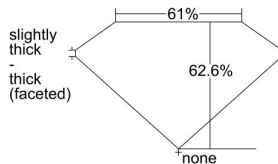

GIA®

FACSIMILE

GIA REPORT 2466482254

Verify this report at GIA.edu

GIA NATURAL DIAMOND DOSSIER®

May 03, 2023
GIA Report Number 2466482254
Shape and Cutting Style ..... Marquise Brilliant
Measurements ..... 7.42 x 4.37 x 2.74 mm

GRADING RESULTS

Carat Weight ..... 0.52 carat
Color Grade ..... E
Clarity Grade VS2

ADDITIONAL GRADING INFORMATION

Polish ..... Good
Symmetry ..... Good
Fluorescence ..... Medium Blue
Clarity Characteristics ..... Crystal
Inscription(s): GIA 2466482254

PROPORTIONS

Profile not to actual proportions

GRADING SCALES

GIA COLOR SCALE		GIA CLARITY SCALE		
NEAR COLORLESS	D	VERY VERY SLIGHTLY INCLUDED	FLAWLESS	
	E		INTERNALLY FLAWLESS	
	F	VERY SLIGHTLY INCLUDED	VVS₁	
	G		VVS₂	
	H		VS₁	
	FAINT	I	SLIGHTLY INCLUDED	VS₂
		J		SI₁
		K	INCLUDED	SI₂
		L		I₁
		M		I₂
N		I₃		
LIGHT	O			
	P			
	Q			
	R			
	S			
	T			
	U			
	V			
	W			
	X			
	Y			
	Z