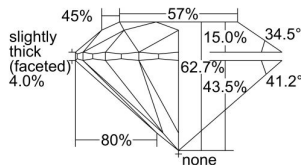

GIA®

FACSIMILE

GIA REPORT 2466508424

Verify this report at GIA.edu

GIA NATURAL DIAMOND DOSSIER®

May 04, 2023
GIA Report Number 2466508424
Shape and Cutting Style ..... Round Brilliant
Measurements ..... 5.70 - 5.74 x 3.59 mm

GRADING RESULTS

Carat Weight ..... 0.72 carat
Color Grade ..... H
Clarity Grade S11
Cut Grade ..... Excellent

ADDITIONAL GRADING INFORMATION

Polish ..... Excellent
Symmetry ..... Excellent
Fluorescence ..... None
Clarity Characteristics..... Cloud, Crystal, Feather
Inscription(s): GIA 2466508424

PROPORTIONS

Profile to actual proportions

GRADING SCALES

GIA COLOR SCALE	GIA CLARITY SCALE	GIA CUT SCALE	
D	FLAWLESS	EXCELLENT	
E	INTERNALLY FLAWLESS		
F		VVS₁	VERY GOOD
G	VVS₂		
H	VS₁	GOOD	
I	VS₂		
J	S1₁	FAIR	
K	S1₂		
L	I₁	POOR	
M	I₂		
N	I₃		
O			
P			
Q			
R			
S			
T			
U			
V			
W			
X			
Y			
Z