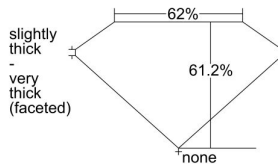

GIA®

FACSIMILE

GIA REPORT 2466681545

Verify this report at GIA.edu

GIA NATURAL DIAMOND DOSSIER®

May 23, 2023
GIA Report Number 2466681545
Shape and Cutting Style ..... Oval Brilliant
Measurements ..... 7.07 x 5.24 x 3.20 mm

GRADING RESULTS

Carat Weight ..... 0.76 carat
Color Grade ..... K
Clarity Grade VS1

ADDITIONAL GRADING INFORMATION

Polish ..... Excellent
Symmetry ..... Very Good
Fluorescence ..... None
Clarity Characteristics ..... Crystal, Pinpoint
Inspection(s): GIA 2466681545

PROPORTIONS

Profile not to actual proportions

GRADING SCALES

GIA COLOR SCALE		GIA CLARITY SCALE			
COLORLESS	D	VERY VERY SLIGHTLY INCLUDED	FLAWLESS		
	E		INTERNALLY FLAWLESS		
	F		VVS₁		
	NEAR COLORLESS	G	VERY SLIGHTLY INCLUDED	VVS₂	
		H		VS₁	
		FANT	I	SLIGHTLY INCLUDED	VS₂
			J		SI₁
	LIGHT	K	INCLUDED	SI₂	
		L		I₁	
		M	NOT LISTED	I₂	
N		I₃			
O					
P					
Q					
R					
S					
T					
U					
V					
W					
X					
Y					
Z