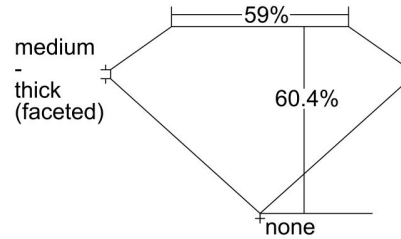

PROPORTIONS

Profile not to actual proportions