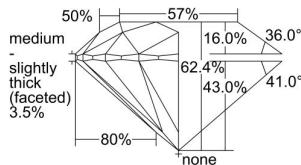

GIA®

FACSIMILE

GIA REPORT

2466744447

Verify this report at GIA.edu

GIA NATURAL DIAMOND DOSSIER®

May 31, 2023
GIA Report Number **2466744447**
Shape and Cutting Style ..... **Round Brilliant**
Measurements ..... **5.25 - 5.28 x 3.29 mm**

GRADING RESULTS

Carat Weight ..... **0.56 carat**
Color Grade ..... **G**
Clarity Grade **VS1**
Cut Grade ..... **Excellent**

ADDITIONAL GRADING INFORMATION

Polish ..... **Excellent**
Symmetry ..... **Excellent**
Fluorescence ..... **None**
Clarity Characteristics ..... **Crystal, Cloud**
Inscription(s): **GIA 2466744447**

PROPORTIONS

Profile to actual proportions

GRADING SCALES

GIA COLOR SCALE

COLORESS	D
	E
	F
	G
	H
	I
	J
NEAR COLORESS	K
	L
Faint	M
	N
	O
	P
	Q
	R
	S
	T
	U
	V
	W
	X
	Y
Light	Z

GIA CLARITY SCALE

VERY VERY SLIGHTLY INCLUDED	FLAWLESS
	INTERNALLY FLAWLESS
VERY SLIGHTLY INCLUDED	VVS₁
	VVS₂
SLIGHTLY INCLUDED	VS₁
	VS₂
INCLUDED	SI₁
	SI₂
INCLUDED	I₁
	I₂
	I₃

GIA CUT SCALE

EXCELLENT	VERY GOOD	GOOD	FAIR	POOR