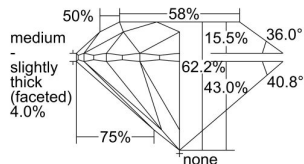

GIA®

FACSIMILE

GIA REPORT

2466828381

Verify this report at GIA.edu

GIA NATURAL DIAMOND DOSSIER®

June 12, 2023

GIA Report Number 2466828381

Shape and Cutting Style ..... Round Brilliant

Measurements ..... 5.11 - 5.14 x 3.19 mm

GRADING RESULTS

Carat Weight ..... 0.52 carat

Color Grade ..... K

Clarity Grade S11

Cut Grade ..... Excellent

ADDITIONAL GRADING INFORMATION

Polish ..... Excellent

Symmetry ..... Excellent

Fluorescence ..... None

Clarity Characteristics ..... Crystal

Inscription(s): GIA 2466828381

PROPORTIONS

Profile to actual proportions

GRADING SCALES

GIA
COLOR
SCALE

COLORED	D
	E
	F
	G
	H
	I
	J
NEAR COLORLESS	K
	L
Faint	M
	N
	O
	P
Very Light	Q
	R
	S
	T
	U
	V
Light	W
	X
	Y
	Z

GIA
CLARITY
SCALE

VERY VERY SLIGHTLY INCLUDED	FLAWLESS
	INTERNALLY FLAWLESS
VERY SLIGHTLY INCLUDED	VVS₁
	VVS₂
SLIGHTLY INCLUDED	VS₁
	VS₂
INCLUDED	S1₁
	S1₂
	I₁
	I₂
	I₃

GIA
CUT
SCALE

EXCELLENT
VERY GOOD
GOOD
FAIR
POOR