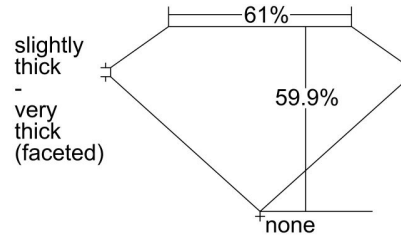

GIA NATURAL DIAMOND GRADING REPORT

June 21, 2023
 GIA Report Number 2466898661
 Shape and Cutting Style Pear Brilliant
 Measurements 8.64 x 5.75 x 3.45 mm

GRADING RESULTS

Carat Weight 1.00 carat
 Color Grade D
 Clarity Grade VS2

ADDITIONAL GRADING INFORMATION

Polish Excellent
 Symmetry Very Good
 Fluorescence None
 Inscription(s): GIA 2466898661
 Comments: Surface graining is not shown.

PROPORTIONS

Profile not to actual proportions

CLARITY CHARACTERISTICS

KEY TO SYMBOLS*

Feather

* Red symbols denote internal characteristics (inclusions). Green or black symbols denote external characteristics (blemishes). Diagram is an approximate representation of the diamond, and symbols shown indicate type, position, and approximate size of clarity characteristics. All clarity characteristics may not be shown. Details of finish are not shown.