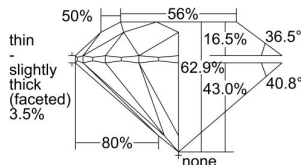

GIA®

FACSIMILE

GIA REPORT 2466977416

Verify this report at GIA.edu

GIA NATURAL DIAMOND DOSSIER®

June 29, 2023
GIA Report Number 2466977416
Shape and Cutting Style ..... Round Brilliant
Measurements ..... 5.79 - 5.81 x 3.65 mm

GRADING RESULTS

Carat Weight ..... 0.75 carat
Color Grade ..... K
Clarity Grade S11
Cut Grade ..... Excellent

ADDITIONAL GRADING INFORMATION

Polish ..... Excellent
Symmetry ..... Excellent
Fluorescence ..... Faint
Clarity Characteristics ..... Crystal
Inscription(s): GIA 2466977416

PROPORTIONS

Profile to actual proportions