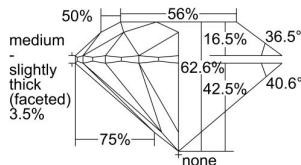

GIA®

FACSIMILE

GIA REPORT 2466998293

Verify this report at GIA.edu

GIA NATURAL DIAMOND DOSSIER®

July 04, 2023
GIA Report Number 2466998293
Shape and Cutting Style ..... Round Brilliant
Measurements ..... 4.89 - 4.93 x 3.08 mm

GRADING RESULTS

Carat Weight ..... 0.46 carat
Color Grade ..... F
Clarity Grade VS1
Cut Grade ..... Excellent

ADDITIONAL GRADING INFORMATION

Polish ..... Excellent
Symmetry ..... Excellent
Fluorescence ..... Medium Blue
Clarity Characteristics ..... Crystal, Pinpoint
Inscription(s): GIA 2466998293

PROPORTIONS

Profile to actual proportions