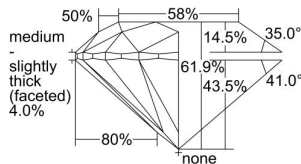

GIA®

FACSIMILE

GIA REPORT 2466999376

Verify this report at GIA.edu

GIA NATURAL DIAMOND DOSSIER®

July 04, 2023
GIA Report Number 2466999376
Shape and Cutting Style ..... Round Brilliant
Measurements ..... 6.17 - 6.22 x 3.84 mm

GRADING RESULTS

Carat Weight ..... 0.91 carat
Color Grade ..... G
Clarity Grade VS1
Cut Grade ..... Excellent

ADDITIONAL GRADING INFORMATION

Polish ..... Excellent
Symmetry ..... Excellent
Fluorescence ..... None
Clarity Characteristics..... Crystal, Cloud, Needle, Pinpoint
Inscription(s): GIA 2466999376

PROPORTIONS

Profile to actual proportions