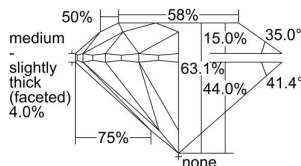

GIA®

FACSIMILE

GIA REPORT 2467158996

Verify this report at GIA.edu

GIA NATURAL DIAMOND DOSSIER®

March 28, 2023
GIA Report Number 2467158996
Shape and Cutting Style ..... Round Brilliant
Measurements ..... 5.60 - 5.65 x 3.55 mm

GRADING RESULTS

Carat Weight ..... 0.70 carat
Color Grade I
Clarity Grade S11
Cut Grade ..... Excellent

ADDITIONAL GRADING INFORMATION

Polish ..... Excellent
Symmetry ..... Excellent
Fluorescence ..... None
Clarity Characteristics ..... Feather, Cloud
Inscription(s): GIA 2467158996

PROPORTIONS

Profile to actual proportions

GRADING SCALES

GIA COLOR SCALE	GIA CLARITY SCALE	GIA CUT SCALE	
D	FLAWLESS	EXCELLENT	
E	INTERNALLY FLAWLESS		
F		VVS₁	VERY GOOD
G	VVS₂		
H	VS₁	GOOD	
I	VS₂		
J	S1₁	FAIR	
K	S1₂		
L	I₁	POOR	
M	I₂		
N	I₃		
O			
P			
Q			
R			
S			
T			
U			
V			
W			
X			
Y			
Z