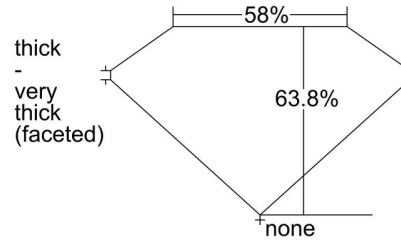

GIA NATURAL DIAMOND GRADING REPORT

March 30, 2023
GIA Report Number 2467182208
Shape and Cutting Style Oval Brilliant
Measurements 7.51 x 5.51 x 3.52 mm

GRADING RESULTS

Carat Weight 1.00 carat
Color Grade I
Clarity Grade SI1

Profile not to actual proportions

CLARITY CHARACTERISTICS

KEY TO SYMBOLS*

- Twinning Wisp
- Feather

* Red symbols denote internal characteristics (inclusions). Green or black symbols denote external characteristics (blemishes). Diagram is an approximate representation of the diamond, and symbols shown indicate type, position, and approximate size of clarity characteristics. All clarity characteristics may not be shown. Details of finish are not shown.