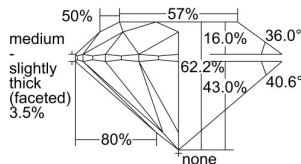

GIA®

FACSIMILE

GIA REPORT

2467222314

Verify this report at GIA.edu

GIA NATURAL DIAMOND DOSSIER®

April 04, 2023
GIA Report Number 2467222314
Shape and Cutting Style ..... Round Brilliant
Measurements ..... 5.92 - 5.97 x 3.69 mm

GRADING RESULTS

Carat Weight ..... 0.80 carat
Color Grade I
Clarity Grade S11
Cut Grade ..... Excellent

ADDITIONAL GRADING INFORMATION

Polish ..... Excellent
Symmetry ..... Excellent
Fluorescence ..... Medium Blue
Clarity Characteristics ..... Crystal, Cloud, Feather
Inscription(s): GIA 2467222314

PROPORTIONS

Profile to actual proportions

GRADING SCALES

GIA COLOR SCALE

COLORLESS	D
	E
	F
	G
	H
	I
	J
NEAR COLORLESS	K
	L
Faint	M
	N
	O
	P
Very Light	Q
	R
	S
	T
	U
	V
Light	W
	X
	Y
	Z

GIA CLARITY SCALE

FLAWLESS	VERY VERY SLIGHTLY INCLUDED	VVS₁	VERY SLIGHTLY INCLUDED	SI₁	SLIGHTLY INCLUDED	I₁			
							FLAWLESS		
INTERNALLY FLAWLESS	VERY SLIGHTLY INCLUDED	VVS₂	VERY SLIGHTLY INCLUDED	SI₂	SLIGHTLY INCLUDED	I₂			
							FLAWLESS		
VERY SLIGHTLY INCLUDED	VERY SLIGHTLY INCLUDED	VS₁	VERY SLIGHTLY INCLUDED	SI₁	SLIGHTLY INCLUDED	I₃			
							VS₂	SLIGHTLY INCLUDED	I₂
							VS₂	SLIGHTLY INCLUDED	I₃

GIA CUT SCALE

EXCELLENT
VERY GOOD
GOOD
FAIR
POOR