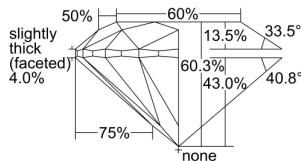

GIA®

FACSIMILE

GIA REPORT 2467265076

Verify this report at GIA.edu

GIA NATURAL DIAMOND DOSSIER®

April 09, 2023
GIA Report Number 2467265076
Shape and Cutting Style ..... Round Brilliant
Measurements ..... 5.14 - 5.16 x 3.10 mm

GRADING RESULTS

Carat Weight ..... 0.51 carat
Color Grade ..... K
Clarity Grade S11
Cut Grade ..... Excellent

ADDITIONAL GRADING INFORMATION

Polish ..... Excellent
Symmetry ..... Excellent
Fluorescence ..... None
Clarity Characteristics ..... Crystal, Cloud
Inscription(s): GIA 2467265076

PROPORTIONS

Profile to actual proportions

GRADING SCALES

GIA COLOR SCALE	GIA CLARITY SCALE	GIA CUT SCALE	
D	FLAWLESS	EXCELLENT	
E	INTERNALLY FLAWLESS		
F		VVS₁	VERY GOOD
G	VVS₂		
H	VS₁	GOOD	
I	VS₂		
J	S1₁	FAIR	
K	S1₂		
L	I₁	POOR	
M	I₂		
N	I₃		
O			
P			
Q			
R			
S			
T			
U			
V			
W			
X			
Y			
Z