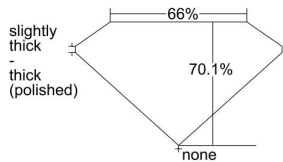

GIA®

FACSIMILE

GIA REPORT 2467270916

Verify this report at gia.edu

GIA NATURAL DIAMOND DOSSIER®

April 09, 2023
GIA Report Number 2467270916
Shape and Cutting Style ..... **Cut-Cornered Rectangular Modified Brilliant**
Measurements ..... 5.89 x 4.61 x 3.24 mm

GRADING RESULTS

Carat Weight ..... 0.80 carat
Color Grade I
Clarity Grade VS1

ADDITIONAL GRADING INFORMATION

Polish ..... Excellent
Symmetry ..... Excellent
Fluorescence ..... None
Clarity Characteristics ..... Crystal, Pinpoint, Needle
Inscription(s): GIA 2467270916

PROPORTIONS

Profile not to actual proportions

GRADING SCALES

GIA COLOR SCALE		GIA CLARITY SCALE			
COLORLESS	D	VERY VERY SLIGHTLY INCLUDED	FLAWLESS		
	E		INTERNALLY FLAWLESS		
	F	VERY SLIGHTLY INCLUDED	VVS₁		
	G		VVS₂		
	H		VS₁		
	NEAR COLORLESS	I	SLIGHTLY INCLUDED	VS₂	
		J		SI₁	
		FAINT	K	INCLUDED	SI₂
			L		I₁
			M		I₂
VERT LIGHT	N	LIGHT	I₃		
	O				
	P				
	Q				
	R