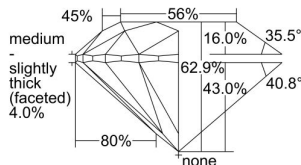

GIA®

FACSIMILE

GIA REPORT 2467282514

Verify this report at GIA.edu

GIA NATURAL DIAMOND DOSSIER®

April 12, 2023
GIA Report Number 2467282514
Shape and Cutting Style ..... Round Brilliant
Measurements ..... 5.92 - 5.95 x 3.73 mm

GRADING RESULTS

Carat Weight ..... 0.81 carat
Color Grade ..... D
Clarity Grade VS1
Cut Grade ..... Excellent

ADDITIONAL GRADING INFORMATION

Polish ..... Excellent
Symmetry ..... Excellent
Fluorescence ..... Faint
Clarity Characteristics ..... Crystal, Cloud, Pinpoint
Inscription(s): GIA 2467282514

PROPORTIONS

Profile to actual proportions