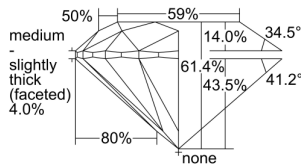

GIA®

FACSIMILE

GIA REPORT

2467286482

Verify this report at GIA.edu

GIA NATURAL DIAMOND DOSSIER®

April 11, 2023
GIA Report Number **2467286482**
Shape and Cutting Style ..... **Round Brilliant**
Measurements ..... **4.34 - 4.36 x 2.67 mm**

GRADING RESULTS

Carat Weight ..... **0.31 carat**
Color Grade ..... **F**
Clarity Grade **VS1**
Cut Grade ..... **Excellent**

ADDITIONAL GRADING INFORMATION

Polish ..... **Excellent**
Symmetry ..... **Excellent**
Fluorescence ..... **None**
Clarity Characteristics..... **Crystal, Cloud, Pinpoint**
Inscription(s): **GIA 2467286482**

PROPORTIONS

Profile to actual proportions

GRADING SCALES

GIA COLOR SCALE

COLORLESS	D
	E
	F
	G
	H
	I
	J
NEAR COLORLESS	K
	L
Faint	M
	N
	O
	P
	Q
Very Light	R
	S
	T
	U
	V
	W
	X
	Y
Light	Z

GIA CLARITY SCALE

FLAWLESS	VERY VERY SLIGHTLY INCLUDED	VS₁	VS₂	VS₁	SI₁	SI₂	I₁	I₂	I₃	
										FLAWLESS
INTERNALLY FLAWLESS	VERY SLIGHTLY INCLUDED									

GIA CUT SCALE

EXCELLENT
VERY GOOD
GOOD
FAIR
POOR