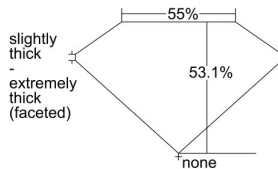

GIA®

FACSIMILE

GIA REPORT 2467311420

Verify this report at GIA.edu

GIA NATURAL DIAMOND DOSSIER®

April 14, 2023
GIA Report Number 2467311420
Shape and Cutting Style ..... Heart Brilliant
Measurements ..... 4.47 x 4.98 x 2.65 mm

GRADING RESULTS

Carat Weight ..... 0.35 carat
Color Grade ..... J
Clarity Grade SI1

ADDITIONAL GRADING INFORMATION

Polish ..... Good
Symmetry ..... Good
Fluorescence ..... None
Clarity Characteristics ..... Crystal
Inscription(s): GIA 2467311420

PROPORTIONS

Profile not to actual proportions

GRADING SCALES

GIA COLOR SCALE		GIA CLARITY SCALE			
COLORLESS	D	VERY VERY SLIGHTLY INCLUDED	FLAWLESS		
	E		INTERNALLY FLAWLESS		
	F		VVS₁		
	G		VVS₂		
	NEAR COLORLESS	H	VERY SLIGHTLY INCLUDED	VS₁	
		I		VS₂	
		FAINT	J	SLIGHTLY INCLUDED	SI₁
			K		SI₂
	L		INCLUDED		I₁
	M			I₂	
N	I₃				
VERT LIGHT	O				
	P				
	Q				
	R				
	LIGHT	S			
		T			
U					
V					
	W				
	X				
	Y				
	Z