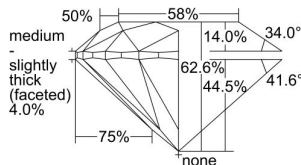

GIA®

FACSIMILE

GIA REPORT 2467324391

Verify this report at GIA.edu

GIA NATURAL DIAMOND DOSSIER®

April 14, 2023
GIA Report Number 2467324391
Shape and Cutting Style ..... Round Brilliant
Measurements ..... 5.05 - 5.07 x 3.17 mm

GRADING RESULTS

Carat Weight ..... 0.50 carat
Color Grade I
Clarity Grade S11
Cut Grade ..... Excellent

ADDITIONAL GRADING INFORMATION

Polish ..... Excellent
Symmetry ..... Excellent
Fluorescence ..... Faint
Clarity Characteristics ..... Crystal, Cloud
Inscription(s): GIA 2467324391

PROPORTIONS

Profile to actual proportions

GRADING SCALES

GIA COLOR SCALE	GIA CLARITY SCALE	GIA CUT SCALE	
D	FLAWLESS	EXCELLENT	
E	INTERNALLY FLAWLESS		
F		VVS₁	VERY GOOD
G	VVS₂		
H	VS₁	GOOD	
I	VS₂		
J	S1₁	FAIR	
K	S1₂		
L	I₁	POOR	
M	I₂		
N	I₃		
O			
P			
Q			
R			
S			
T			
U			
V			
W			
X			
Y			
Z