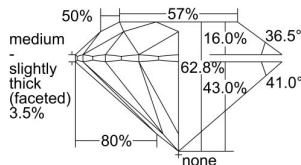

GIA®

FACSIMILE

GIA REPORT

2467324446

Verify this report at GIA.edu

GIA NATURAL DIAMOND DOSSIER®

April 17, 2023
GIA Report Number **2467324446**
Shape and Cutting Style ..... **Round Brilliant**
Measurements ..... **3.81 - 3.82 x 2.39 mm**

GRADING RESULTS

Carat Weight ..... **0.21 carat**
Color Grade ..... **D**
Clarity Grade **S11**
Cut Grade ..... **Excellent**

ADDITIONAL GRADING INFORMATION

Polish ..... **Excellent**
Symmetry ..... **Excellent**
Fluorescence ..... **None**
Clarity Characteristics ..... **Crystal**
Inscription(s): **GIA 2467324446**

PROPORTIONS

GRADING SCALES

GIA COLOR SCALE

COLORED	D
	E
	F
	G
	H
	I
	J
NEAR COLORLESS	K
	L
	M
Faint	N
	O
	P
	R
	S
	T
	U
	V
	W
	X
	Y
Light	Z

GIA CLARITY SCALE

FLAWLESS	VERY VERY SLIGHTLY INCLUDED	VVS₁	VVS₂	VS₁	VS₂	S1₁	S1₂	I₁	I₂	I₃	
											VERY SLIGHTLY INCLUDED
INTERNALLY FLAWLESS											

GIA CUT SCALE

EXCELLENT
VERY GOOD
GOOD
FAIR
POOR