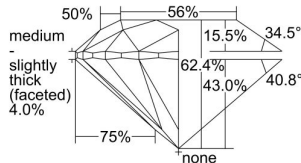

GIA®

FACSIMILE

GIA REPORT

2467348655

Verify this report at GIA.edu

GIA NATURAL DIAMOND DOSSIER®

April 17, 2023
GIA Report Number **2467348655**
Shape and Cutting Style ..... **Round Brilliant**
Measurements ..... **5.17 - 5.21 x 3.24 mm**

GRADING RESULTS

Carat Weight ..... **0.54 carat**
Color Grade ..... **J**
Clarity Grade **VVS1**
Cut Grade ..... **Excellent**

ADDITIONAL GRADING INFORMATION

Polish ..... **Excellent**
Symmetry ..... **Excellent**
Fluorescence ..... **None**
Clarity Characteristics ..... **Pinpoint**
Inscription(s): **GIA 2467348655**

PROPORTIONS

Profile to actual proportions

GRADING SCALES

GIA COLOR SCALE	GIA CLARITY SCALE	GIA CUT SCALE	
D	FLAWLESS	EXCELLENT	
E	INTERNALLY FLAWLESS		
F		VVS₁	VERY GOOD
G	VVS₂		
H	VS₁	GOOD	
I	VS₂		
J	SI₁	FAIR	
K	SI₂		
L	I₁	POOR	
M	I₂		
N	I₃		
O			
P			
Q			
R			
S			
T			
U			
V			
W			
X			
Y			
Z