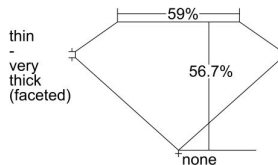

GIA®

FACSIMILE

GIA REPORT 2467364321

Verify this report at GIA.edu

GIA NATURAL DIAMOND DOSSIER®

April 21, 2023
GIA Report Number 2467364321
Shape and Cutting Style ..... Heart Brilliant
Measurements ..... 5.81 x 6.02 x 3.41 mm

GRADING RESULTS

Carat Weight ..... 0.71 carat
Color Grade ..... D
Clarity Grade VS2

ADDITIONAL GRADING INFORMATION

Polish ..... Excellent
Symmetry ..... Very Good
Fluorescence ..... Faint
Clarity Characteristics ..... Twinning Wisp
Inscription(s): GIA 2467364321

PROPORTIONS

Profile not to actual proportions

GRADING SCALES

GIA COLOR SCALE		GIA CLARITY SCALE			
COLORLESS	D	VERY VERY SLIGHTLY INCLUDED	FLAWLESS		
	E		INTERNALLY FLAWLESS		
	F	VERY SLIGHTLY INCLUDED	VVS₁		
	G		VVS₂		
	H		VS₁		
	NEAR COLORLESS	I	SLIGHTLY INCLUDED	VS₂	
		J		SI₁	
		FAINT	K	INCLUDED	SI₂
			L		I₁
			M		I₂
VERT LIGHT	N	LIGHT	I₃		
	O				
	P				
	Q				
	R