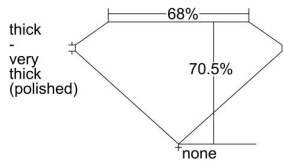

GIA®

FACSIMILE

GIA REPORT 2467368707

Verify this report at GIA.edu

GIA NATURAL DIAMOND DOSSIER®

April 21, 2023
GIA Report Number **2467368707**
Shape and Cutting Style ..... **Cut-Cornered Rectangular Modified Brilliant**
Measurements ..... **5.53 x 4.40 x 3.10 mm**

GRADING RESULTS

Carat Weight ..... **0.71 carat**
Color Grade ..... **F**
Clarity Grade **VS2**

ADDITIONAL GRADING INFORMATION

Polish ..... **Excellent**
Symmetry ..... **Excellent**
Fluorescence ..... **None**
Clarity Characteristics ..... **Crystal, Cloud, Feather**
Inscription(s): **GIA 2467368707**

PROPORTIONS

Profile not to actual proportions

GRADING SCALES

GIA COLOR SCALE		GIA CLARITY SCALE			
COLORLESS	D	VERY VERY SLIGHTLY INCLUDED	FLAWLESS		
	E		INTERNALLY FLAWLESS		
	F	VERY SLIGHTLY INCLUDED	VVS₁		
	G		VVS₂		
	NEAR COLORLESS	H	SLIGHTLY INCLUDED	VS₁	
		I		VS₂	
		FAINT	J	SLIGHTLY INCLUDED	S₁
			K		S₂
	L		I₁		
	VERT LIGHT		M	INCLUDED	I₂
N			I₃		
O					
LIGHT		P			
		Q			
		R			
	S				
	T				
	U				
V					
W					
X					
Y					
Z