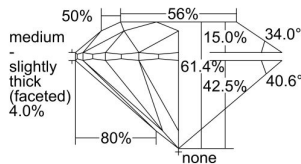

GIA®

FACSIMILE

GIA REPORT

2467373851

Verify this report at GIA.edu

GIA NATURAL DIAMOND DOSSIER®

April 26, 2023
GIA Report Number **2467373851**
Shape and Cutting Style ..... **Round Brilliant**
Measurements ..... **3.62 - 3.64 x 2.23 mm**

GRADING RESULTS

Carat Weight ..... **0.18 carat**
Color Grade ..... **E**
Clarity Grade **S11**
Cut Grade ..... **Excellent**

ADDITIONAL GRADING INFORMATION

Polish ..... **Excellent**
Symmetry ..... **Excellent**
Fluorescence ..... **None**
Clarity Characteristics ..... **Crystal, Cavity**
Inscription(s): **GIA 2467373851**

PROPORTIONS

Profile to actual proportions

GRADING SCALES

GIA COLOR SCALE	GIA CLARITY SCALE	GIA CUT SCALE	
D	FLAWLESS	EXCELLENT	
E	INTERNALLY FLAWLESS		
F		VVS₁	VERY GOOD
G	VVS₂		
H	VS₁	GOOD	
I	VS₂		
J	S1₁	FAIR	
K	S1₂		
L	I₁	POOR	
M	I₂		
N	I₃		
O			
P			
Q			
R			
S			
T			
U			
V			
W			
X			
Y			
Z