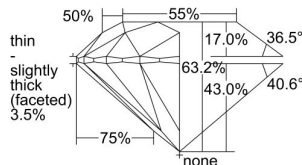

GIA®

FACSIMILE

GIA REPORT

2467486481

Verify this report at GIA.edu

GIA NATURAL DIAMOND DOSSIER®

May 03, 2023
GIA Report Number **2467486481**
Shape and Cutting Style ..... **Round Brilliant**
Measurements ..... **5.86 - 5.91 x 3.72 mm**

GRADING RESULTS

Carat Weight ..... **0.80 carat**
Color Grade ..... **H**
Clarity Grade **VS1**
Cut Grade ..... **Excellent**

ADDITIONAL GRADING INFORMATION

Polish ..... **Excellent**
Symmetry ..... **Excellent**
Fluorescence ..... **None**
Clarity Characteristics.... **Crystal, Cloud, Indented Natural, Needle**
Inscription(s): **GIA 2467486481**

PROPORTIONS

Profile to actual proportions

GRADING SCALES

GIA COLOR SCALE

COLORED	D
	E
	F
	G
	H
	I
	J
NEAR COLORLESS	K
	L
Faint	M
	N
	O
	P
	Q
	R
	S
	T
	U
	V
	W
	X
	Y
Light	Z

GIA CLARITY SCALE

GIA CUT SCALE

EXCELLENT	VERY GOOD	GOOD	FAIR	POOR	
					I₃
VERY GOOD	GOOD	GOOD	FAIR	POOR	
					I₃
GOOD	GOOD	GOOD	FAIR	POOR	
					I₃
VERY GOOD	GOOD	GOOD	FAIR	POOR	
					I₃