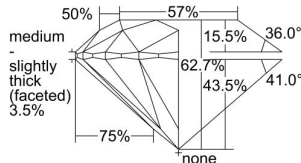

GIA®

FACSIMILE

GIA REPORT

2467541388

Verify this report at GIA.edu

GIA NATURAL DIAMOND DOSSIER®

May 08, 2023
GIA Report Number **2467541388**
Shape and Cutting Style ..... **Round Brilliant**
Measurements ..... **4.88 - 4.90 x 3.07 mm**

GRADING RESULTS

Carat Weight ..... **0.45 carat**
Color Grade ..... **G**
Clarity Grade **VS1**
Cut Grade ..... **Excellent**

ADDITIONAL GRADING INFORMATION

Polish ..... **Excellent**
Symmetry ..... **Excellent**
Fluorescence ..... **None**
Clarity Characteristics ..... **Cloud, Pinpoint**
Inscription(s): **GIA 2467541388**

PROPORTIONS

Profile to actual proportions

GRADING SCALES

GIA COLOR SCALE

COLORLESS	D
	E
	F
	G
	H
NEAR COLORLESS	I
	J
	K
	L
Faint	M
	N
	O
	P
	Q
	R
	S
	T
	U
	V
	W
	X
	Y
Light	Z

GIA CLARITY SCALE

FLAWLESS	INTERNAL FLAWLESS	
		FLAWLESS
VERY VERY SLIGHTLY INCLUDED	VVS₁	
	VVS₂	
VERY SLIGHTLY INCLUDED	VS₁	
	VS₂	
SLIGHTLY INCLUDED	SI₁	
	SI₂	
INCLUDED	I₁	
	I₂	
	I₃	

GIA CUT SCALE

EXCELLENT	
	VERY GOOD
GOOD	
FAIR	
POOR