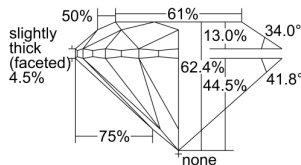

GIA®

FACSIMILE

GIA REPORT 2467570881

Verify this report at GIA.edu

GIA NATURAL DIAMOND DOSSIER®

May 10, 2023
GIA Report Number 2467570881
Shape and Cutting Style ..... Round Brilliant
Measurements ..... 5.49 - 5.53 x 3.44 mm

GRADING RESULTS

Carat Weight ..... 0.65 carat
Color Grade ..... D
Clarity Grade VVS2
Cut Grade ..... Excellent

ADDITIONAL GRADING INFORMATION

Polish ..... Excellent
Symmetry ..... Excellent
Fluorescence ..... Medium Blue
Clarity Characteristics..... Needle, Pinpoint, Indented Natural
Inscription(s): GIA 2467570881

PROPORTIONS

Profile to actual proportions

GRADING SCALES

GIA COLOR SCALE	GIA CLARITY SCALE	GIA CUT SCALE	
D	FLAWLESS	EXCELLENT	
E	INTERNALLY FLAWLESS		
F		VVS₁	VERY GOOD
G	VVS₂		
H	VS₁	GOOD	
I	VS₂		
J	SI₁	FAIR	
K	SI₂		
L	I₁	POOR	
M			
N			
O	I₂		
P			
Q	I₃		
R			
S			
T			
U			
V			
W			
X			
Y			
Z