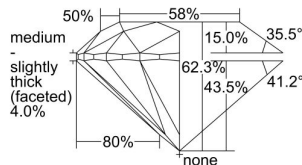

GIA®

FACSIMILE

GIA REPORT

2467716962

Verify this report at GIA.edu

GIA NATURAL DIAMOND DOSSIER®

May 29, 2023
GIA Report Number 2467716962
Shape and Cutting Style ..... Round Brilliant
Measurements ..... 4.78 - 4.80 x 2.98 mm

GRADING RESULTS

Carat Weight ..... 0.42 carat
Color Grade I
Clarity Grade VS1
Cut Grade ..... Excellent

ADDITIONAL GRADING INFORMATION

Polish ..... Excellent
Symmetry ..... Excellent
Fluorescence ..... Strong Blue
Clarity Characteristics ..... Cloud, Pinpoint, Needle
Inscription(s): GIA 2467716962

PROPORTIONS

Profile to actual proportions

GRADING SCALES

GIA COLOR SCALE

COLORED	D
	E
	F
	G
	H
	I
	J
NEAR COLORLESS	K
	L
	M
	N
	O
	P
	Q
	R
	S
	T
	U
	V
	W
	X
	Y
LIGHT	Z

GIA CLARITY SCALE

GIA CUT SCALE

EXCELLENT
VERY GOOD
GOOD
FAIR
POOR