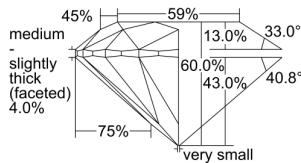

GIA®

FACSIMILE

GIA REPORT 2467760829

Verify this report at GIA.edu

GIA NATURAL DIAMOND DOSSIER®

June 07, 2023
GIA Report Number **2467760829**
Shape and Cutting Style ..... **Round Brilliant**
Measurements ..... **3.67 - 3.68 x 2.21 mm**

GRADING RESULTS

Carat Weight ..... **0.18 carat**
Color Grade ..... **D**
Clarity Grade **VS1**
Cut Grade ..... **Excellent**

ADDITIONAL GRADING INFORMATION

Polish ..... **Excellent**
Symmetry ..... **Excellent**
Fluorescence ..... **None**
Clarity Characteristics ..... **Crystal, Pinpoint**
Inscription(s): **GIA 2467760829**

PROPORTIONS

Profile to actual proportions

GRADING SCALES

GIA COLOR SCALE

COLORLESS	D
	E
	F
	G
	H
	I
	J
NEAR COLORLESS	K
	L
	M
	N
	O
	P
	R
	S
	T
	U
	V
	W
	X
	Y
LIGHT	Z

GIA CLARITY SCALE

FLAWLESS	VERY VERY SLIGHTLY INCLUDED	VS₁	VS₂	VS₁	VS₂	SI₁	SI₂	I₁	I₂	I₃			
											VERY SLIGHTLY INCLUDED	SLIGHTLY INCLUDED	INCLUDED

GIA CUT SCALE

EXCELLENT
VERY GOOD
GOOD
FAIR
POOR