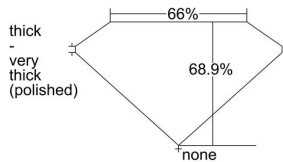

GIA®

FACSIMILE

GIA REPORT 2467777048

Verify this report at gia.edu

GIA NATURAL DIAMOND DOSSIER®

June 06, 2023
GIA Report Number 2467777048
Shape and Cutting Style ..... **Cut-Cornered Rectangular Modified Brilliant**
Measurements ..... 5.69 x 4.41 x 3.04 mm

GRADING RESULTS

Carat Weight ..... 0.70 carat
Color Grade I
Clarity Grade VS1

ADDITIONAL GRADING INFORMATION

Polish ..... Excellent
Symmetry ..... Excellent
Fluorescence ..... None
Clarity Characteristics ..... Cloud
Inscription(s): GIA 2467777048

PROPORTIONS

Profile not to actual proportions

GRADING SCALES

GIA COLOR SCALE		GIA CLARITY SCALE			
COLORLESS	D	VERY VERY SLIGHTLY INCLUDED	FLAWLESS		
	E		INTERNALLY FLAWLESS		
	F	VERY SLIGHTLY INCLUDED	VVS₁		
	G		VVS₂		
	H		VS₁		
	NEAR COLORLESS	I	SLIGHTLY INCLUDED	VS₂	
		J		SI₁	
		FAINT	K	INCLUDED	SI₂
			L		I₁
			M		I₂
VERT LIGHT	N	LIGHT	I₃		
	O				
	P				
	Q				
	R				
	S