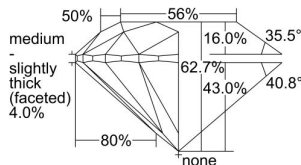

GIA®

FACSIMILE

GIA REPORT 2467779968

Verify this report at GIA.edu

GIA NATURAL DIAMOND DOSSIER®

June 06, 2023
GIA Report Number 2467779968
Shape and Cutting Style ..... Round Brilliant
Measurements ..... 5.34 - 5.38 x 3.36 mm

GRADING RESULTS

Carat Weight ..... 0.60 carat
Color Grade ..... D
Clarity Grade SI2
Cut Grade ..... Excellent

ADDITIONAL GRADING INFORMATION

Polish ..... Excellent
Symmetry ..... Excellent
Fluorescence ..... Medium Blue
Clarity Characteristics ..... Cloud, Crystal
Inscription(s): GIA 2467779968

PROPORTIONS

Profile to actual proportions

GRADING SCALES

GIA COLOR SCALE

COLOREDNESS	D
	E
	F
	G
	H
	I
	J
NEAR COLORLESS	K
	L
Faint	M
	N
	O
	P
Very Light	R
	S
	T
	U
	V
Light	W
	X
	Y
	Z

GIA CLARITY SCALE

FLAWLESS	VERY VERY SLIGHTLY INCLUDED	VVS₁	VVS₂	VS₁	VS₂	SI₁	SI₂	I₁	I₂	I₃	
											INTERNAL FLAWLESS

GIA CUT SCALE

EXCELLENT
VERY GOOD
GOOD
FAIR
POOR