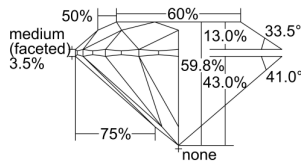

GIA®

FACSIMILE

GIA REPORT 2467843726

Verify this report at GIA.edu

GIA NATURAL DIAMOND DOSSIER®

June 13, 2023
GIA Report Number **2467843726**
Shape and Cutting Style ..... **Round Brilliant**
Measurements ..... **4.95 - 4.99 x 2.97 mm**

GRADING RESULTS

Carat Weight ..... **0.45 carat**
Color Grade ..... **G**
Clarity Grade **VVS2**
Cut Grade ..... **Excellent**

ADDITIONAL GRADING INFORMATION

Polish ..... **Excellent**
Symmetry ..... **Excellent**
Fluorescence ..... **Faint**
Clarity Characteristics..... **Cloud, Pinpoint, Indented Natural,
Surface Graining**

Inscription(s): GIA 2467843726

PROPORTIONS

Profile to actual proportions

GRADING SCALES

GIA COLOR SCALE	GIA CLARITY SCALE	GIA CUT SCALE	
D	FLAWLESS	EXCELLENT	
E	INTERNALLY FLAWLESS		
F		VVS₁	VERY GOOD
G	VVS₂		
H	VS₁	GOOD	
I	VS₂		
J	SI₁	FAIR	
K	SI₂		
L	I₁	POOR	
M	I₂		
N	I₃		
O			
P			
Q			
R			
S			
T			
U			
V			
W			
X			
Y			
Z