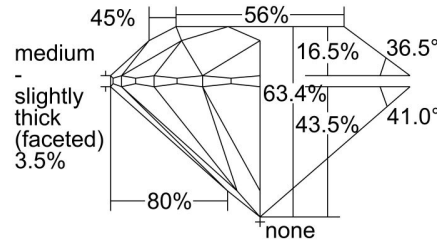

GIA NATURAL DIAMOND GRADING REPORT

 June 27, 2023
 GIA Report Number **2467938208**
 Shape and Cutting Style **Round Brilliant**
 Measurements **7.06 - 7.13 x 4.50 mm**
GRADING RESULTS

 Carat Weight **1.40 carat**
 Color Grade **I**
 Clarity Grade **VVS2**
 Cut Grade **Excellent**
ADDITIONAL GRADING INFORMATION

 Polish **Excellent**
 Symmetry **Excellent**
 Fluorescence **None**
 Inscription(s): **GIA 2467938208**
Comments: Additional clouds, additional pinpoints and surface graining are not shown.

PROPORTIONS

Profile to actual proportions

CLARITY CHARACTERISTICS

KEY TO SYMBOLS*

-  Cloud
-  Pinpoint
-  Indented Natural
-  Feather

* Red symbols denote internal characteristics (inclusions). Green or black symbols denote external characteristics (blemishes). Diagram is an approximate representation of the diamond, and symbols shown indicate type, position, and approximate size of clarity characteristics. All clarity characteristics may not be shown. Details of finish are not shown.