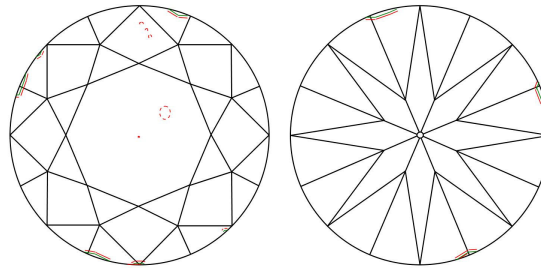

GIA NATURAL DIAMOND GRADING REPORT

 June 27, 2023
 GIA Report Number **2467938208**
 Shape and Cutting Style **Round Brilliant**
 Measurements **7.06 - 7.13 x 4.50 mm**
GRADING RESULTS

 Carat Weight **1.40 carat**
 Color Grade **I**
 Clarity Grade **VVS2**
 Cut Grade **Excellent**
ADDITIONAL GRADING INFORMATION

 Polish **Excellent**
 Symmetry **Excellent**
 Fluorescence **None**
 Inscription(s): **GIA 2467938208**
Comments: Additional clouds, additional pinpoints and surface graining are not shown.

PROPORTIONS

Profile to actual proportions

CLARITY CHARACTERISTICS

KEY TO SYMBOLS*

-  Cloud
-  Pinpoint
-  Indented Natural
-  Feather

* Red symbols denote internal characteristics (inclusions). Green or black symbols denote external characteristics (blemishes). Diagram is an approximate representation of the diamond, and symbols shown indicate type, position, and approximate size of clarity characteristics. All clarity characteristics may not be shown. Details of finish are not shown.