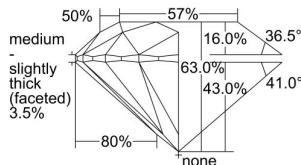

GIA®

FACSIMILE

GIA REPORT 2467959641

Verify this report at GIA.edu

GIA NATURAL DIAMOND DOSSIER®

June 28, 2023
GIA Report Number 2467959641
Shape and Cutting Style ..... Round Brilliant
Measurements ..... 5.35 - 5.38 x 3.38 mm

GRADING RESULTS

Carat Weight ..... 0.60 carat
Color Grade I
Clarity Grade S11
Cut Grade ..... Excellent

ADDITIONAL GRADING INFORMATION

Polish ..... Excellent
Symmetry ..... Excellent
Fluorescence ..... Medium Yellow
Clarity Characteristics ..... Crystal, Cloud, Feather
Inscription(s): GIA 2467959641

PROPORTIONS

Profile to actual proportions