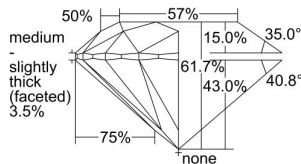

GIA®

FACSIMILE

GIA REPORT 2467961745

Verify this report at GIA.edu

GIA NATURAL DIAMOND DOSSIER®

June 27, 2023
GIA Report Number **2467961745**
Shape and Cutting Style ..... **Round Brilliant**
Measurements ..... **3.90 - 3.92 x 2.41 mm**

GRADING RESULTS

Carat Weight ..... **0.22 carat**
Color Grade ..... **D**
Clarity Grade **VVS1**
Cut Grade ..... **Excellent**

ADDITIONAL GRADING INFORMATION

Polish ..... **Excellent**
Symmetry ..... **Excellent**
Fluorescence ..... **None**
Clarity Characteristics ..... **Pinpoint**
Inscription(s): **GIA 2467961745**

PROPORTIONS

Profile to actual proportions

GRADING SCALES

GIA COLOR SCALE	GIA CLARITY SCALE	GIA CUT SCALE	
D	FLAWLESS	EXCELLENT	
E	INTERNALLY FLAWLESS		
F		VVS₁	VERY GOOD
G	VVS₂		
H	VS₁	GOOD	
I	VS₂		
J	SI₁	FAIR	
K	SI₂		
L	I₁	POOR	
M	I₂		
N	I₃		
O			
P			
Q			
R			
S			
T			
U			
V			
W			
X			
Y			
Z