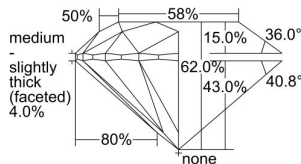

GIA®

FACSIMILE

GIA REPORT

2467985711

Verify this report at GIA.edu

GIA NATURAL DIAMOND DOSSIER®

June 30, 2023
GIA Report Number 2467985711
Shape and Cutting Style ..... Round Brilliant
Measurements ..... 5.94 - 5.97 x 3.69 mm

GRADING RESULTS

Carat Weight ..... 0.81 carat
Color Grade I
Clarity Grade VS1
Cut Grade ..... Excellent

ADDITIONAL GRADING INFORMATION

Polish ..... Excellent
Symmetry ..... Excellent
Fluorescence ..... None
Clarity Characteristics ..... Crystal, Cloud, Pinpoint
Inscription(s): GIA 2467985711

PROPORTIONS

Profile to actual proportions

GRADING SCALES

GIA COLOR SCALE

COLORESS	D
	E
	F
	G
	H
	I
	J
NEAR COLORESS	K
	L
Faint	M
	N
	O
	P
	R
	S
	T
	U
	V
	W
	X
	Y
Light	Z

GIA CLARITY SCALE

FLAWLESS	VERY VERY SLIGHTLY INCLUDED	VS₁	VS₂	VS₁	VS₂	SI₁	SI₂	I₁	I₂	I₃		
											FLAWLESS	INTERNALLY FLAWLESS

GIA CUT SCALE

EXCELLENT
VERY GOOD
GOOD
FAIR
POOR