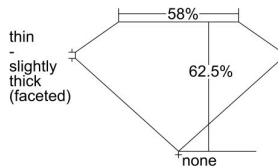

GIA®

FACSIMILE

GIA REPORT 2468497922

Verify this report at GIA.edu

GIA NATURAL DIAMOND DOSSIER®

May 04, 2023
GIA Report Number 2468497922
Shape and Cutting Style ..... Oval Brilliant
Measurements ..... 7.33 x 4.98 x 3.11 mm

GRADING RESULTS

Carat Weight ..... 0.71 carat
Color Grade I
Clarity Grade VS1

ADDITIONAL GRADING INFORMATION

Polish ..... Excellent
Symmetry ..... Excellent
Fluorescence ..... None
Clarity Characteristics ..... Feather, Cloud, Pinpoint
Inscription(s): GIA 2468497922

PROPORTIONS

Profile not to actual proportions

GRADING SCALES

GIA COLOR SCALE		GIA CLARITY SCALE			
COLORLESS	D	VERY VERY SLIGHTLY INCLUDED	FLAWLESS		
	E		INTERNALLY FLAWLESS		
	F	VERY SLIGHTLY INCLUDED	VVS₁		
	G		VVS₂		
	H		VS₁		
	NEAR COLORLESS	I	SLIGHTLY INCLUDED	VS₂	
		J		SI₁	
		FAINT	K	INCLUDED	SI₂
			L		I₁
			M		I₂
VERTICALLY LIGHT	N	INCLUDED	I₃		
	O				
	P				
	Q				
	R				
LIGHT	S				
	T				
	U				
	V				
	W				
	X				
	Y				
	Z