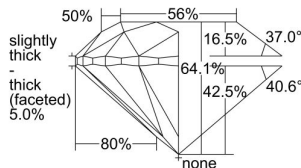

GIA®

FACSIMILE

GIA REPORT 2468532640

Verify this report at GIA.edu

GIA NATURAL DIAMOND DOSSIER®

May 09, 2023
GIA Report Number 2468532640
Shape and Cutting Style ..... Round Brilliant
Measurements ..... 5.30 - 5.32 x 3.40 mm

GRADING RESULTS

Carat Weight ..... 0.61 carat
Color Grade ..... K
Clarity Grade VS2
Cut Grade ..... Very Good

ADDITIONAL GRADING INFORMATION

Polish ..... Excellent
Symmetry ..... Excellent
Fluorescence ..... None
Clarity Characteristics ..... Crystal
Inscription(s): GIA 2468532640

PROPORTIONS

GRADING SCALES

GIA COLOR SCALE	GIA CLARITY SCALE	GIA CUT SCALE	
D	FLAWLESS	EXCELLENT	
E	INTERNALLY FLAWLESS		
F		VVS₁	VERY GOOD
G	VVS₂		
H	VS₁	GOOD	
I	VS₂		
J	SI₁	FAIR	
K	SI₂		
L	I₁	POOR	
M	I₂		
N	I₃		
O			
P			
Q			
R			
S			
T			
U			
V			
W			
X			
Y			
Z