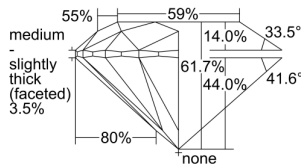

GIA®

FACSIMILE

GIA REPORT 2468553893

Verify this report at GIA.edu

GIA NATURAL DIAMOND DOSSIER®

May 15, 2023
GIA Report Number 2468553893
Shape and Cutting Style ..... Round Brilliant
Measurements ..... 5.10 - 5.14 x 3.16 mm

GRADING RESULTS

Carat Weight ..... 0.50 carat
Color Grade ..... G
Clarity Grade S11
Cut Grade ..... Excellent

ADDITIONAL GRADING INFORMATION

Polish ..... Excellent
Symmetry ..... Excellent
Fluorescence ..... None
Clarity Characteristics ..... Cloud
Inscription(s): GIA 2468553893

PROPORTIONS

Profile to actual proportions

GRADING SCALES

GIA COLOR SCALE	GIA CLARITY SCALE	GIA CUT SCALE	
D	FLAWLESS	EXCELLENT	
E	INTERNALLY FLAWLESS		
F		VVS₁	VERY GOOD
G	VVS₂		
H	VS₁	GOOD	
I	VS₂		
J	S1₁	FAIR	
K	S1₂		
L	I₁	POOR	
M	I₂		
N	I₃		
O			
P			
Q			
R			
S			
T			
U			
V			
W			
X			
Y			
Z